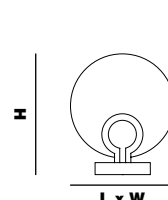

ATOLLO 50

L x W 50 x 2 cm | 19,69" x 0,79"
H 56 cm | 22,05"

striped 7,1W - 3000°K - 24 Vdc - SMD 2835
 660 lm - life time 50.000 hrs - Dimmable: yes

ATOLLO 40

L x W 40 x 2 cm | 15,75" x 0,79"
H 46 cm | 18,11"

ATOLLO S3

L x W 80 x 20 cm | 31,50" x 7,87"
H 100 cm | 39,37"

striped 21,3W - 3000°K - 24 Vdc - SMD 2835
 1980 lm - life time 50.000 hrs - Dimmable: yes

ATOLLO S6

L x W 120 x 25 cm | 47,24" x 9,84"
H 95 cm | 37,40"

striped 42,6W - 3000°K - 24 Vdc - SMD 2835
 30960 lm - life time 50.000 hrs - Dimmable: yes

ATOLLO big lamp

L x W 40 x 8 cm | 15,75" x 3,15"
H 45 cm | 17,52"

strip-led 7,1W - 3000°K - 24 Vdc - SMD 2835
 660 lm - life time 50.000 hrs - Dimmable: yes

ATOLLO small lamp

L x W 30 x 7 cm | 11,81" x 2,76"
H 34 cm | 13,19"

striped 7,1W - 3000°K - 24 Vdc - SMD 2835
 660 lm - life time 50.000 hrs - Dimmable: yes

ATOLLO wall lamp

L x W 30 x 16 cm | 11,81" x 6,30"
H 30 cm | 11,81"